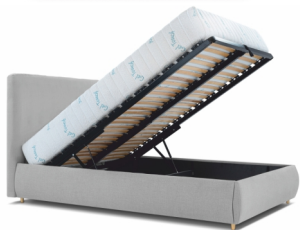

ON THE PHOTO: upholstered bed (ROUND STORAGE), headboard from the LOS ORE collection, 5 cm high wood legs, headboards size (Height x width) 110 cm x 180 cm, bed size (width x length of mattress) 160 cm x 200 cm

# LOS ORE

The LOS ORE upholstered bed is distinguished by an unusual headboard with additional, delicate sides resembling wings. The element provides a feeling of hugging and ensures a good night's sleep. Decorative elements in the form of vertical stitching with decorative, upholstered buttons are also used in the headboard.

We produce this model in two versions:

**ROUND** - with a low 11 cm upholstered frame, which becomes slightly rounded thanks to the use of foam profiles. In this model, there is a stable plywood frame with a set of two double, strong, springy slats. 20 cm high solid wood legs are additionally suitable the effect of slenderness and elegance.

**STORAGE** - with a high 29 cm upholstered frame with slightly rounded foam profiles. This model is characterized by a metal frame with springing slats, which, thanks to gas mechanisms, can be lifted together with the mattress without the slightest effort. There is plenty of storage space underneath. This model features low 5 cm solid wood legs in various colors.