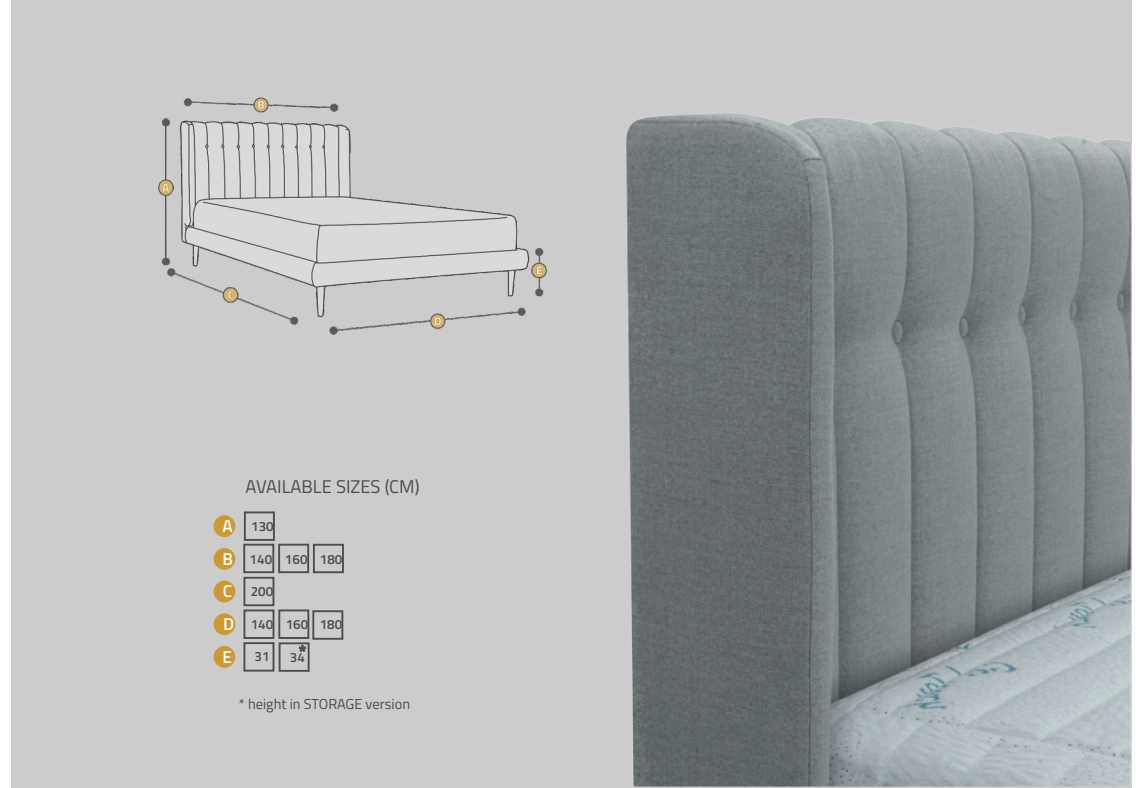

ON THE PHOTO: upholstered bed (ROUND STORAGE), headboard from the LOS ORE collection, 5 cm high wood legs, headboards size (Height x width) 110 cm x 180 cm, bed size (width x length of mattress) 160 cm x 200 cm

# LOS ORE

The LOS ORE upholstered bed is distinguished by an unusual headboard with additional, delicate sides resembling wings. The element provides a feeling of hugging and ensures a good night's sleep. Decorative elements in the form of vertical stitching with decorative, upholstered buttons are also used in the headboard.

We produce this model in two versions:

**ROUND** - with a low 11 cm upholstered frame, which becomes slightly rounded thanks to the use of foam profiles. In this model, there is a stable plywood frame with a set of two double, strong, springy slats. 20 cm high solid wood legs are additionally suitable the effect of slenderness and elegance.

**STORAGE** - with a high 29 cm upholstered frame with slightly rounded foam profiles. This model is characterized by a metal frame with springing slats, which, thanks to gas mechanisms, can be lifted together with the mattress without the slightest effort. There is plenty of storage space underneath. This model features low 5 cm solid wood legs in various colors.