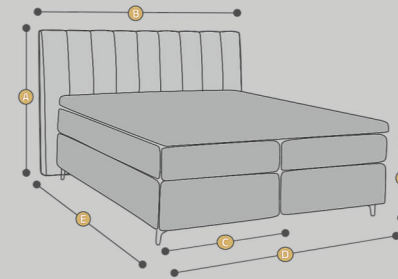

ON THE PHOTO: a classic bed (MOTION) with a large chest (NORMAL), headboard from the YAPEN collection, 10 cm high metal legs, headboards size (height x width) 114cm x 180 cm, bed size (width x length of mattress) 2 x 80 cm x 200 cm

AVAILABLE SIZES (CM)

A	114									
B	90	100	140	160	180	200	220	240	260	
C	70	80	90	100	110	120*				
D	140	160	180	200	240*					
E	200	210	220							
F	62									

* size not available on MOTION

Continental bed

YAPEN

The YAPEN bed with headboard is our next model with a universal look. Regular, vertical quilting gives the slightly narrowing headrest lightness and elegance. The sides, on the other hand, are finished with a decorative upholstery keder. We offer this bed in classic version (FIXED) with large (NORMAL) or small (SLIM) chest - box, in the version with an electric mechanism (MOTION) or with a container for bedding (STORAGE).

In the relax version, the ability to control the bed with a wireless remote control makes the YAPEN bed even more comfortable.

For couples with different requirements, there is an option to configure one part of the bed in a classic form and the other with the MOTION electric system. All versions of the continental bed are available in various color variants, so that everyone will adjust the color of the fabric to the appearance of their bedroom