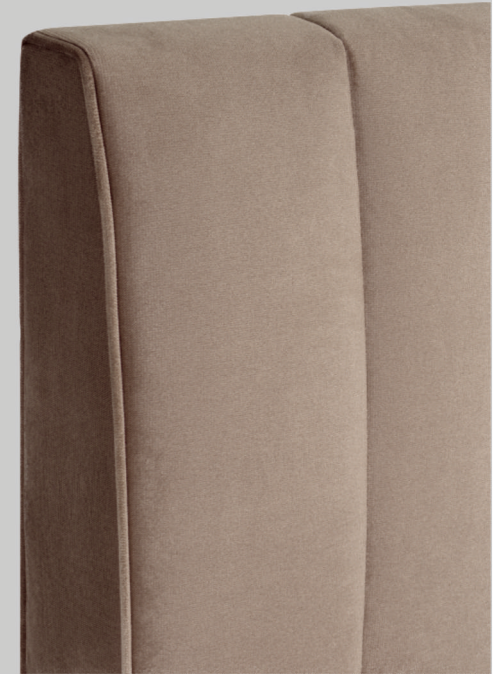

ON THE PHOTO: a classic bed (MOTION) with a large chest (NORMAL), headboard from the YAPEN collection, 10 cm high metal legs, headboards size (height x width) 114cm x 180 cm, bed size (width x length of mattress) 2 x 80 cm x 200 cm

AVAILABLE SIZES (CM)

A	114									
B	90	100	140	160	180	200	220	240	260	
C	70	80	90	100	110	120*				
D	140	160	180	200	240*					
E	200	210	220							
F	62									

* size not available on MOTION

Continental bed

YAPEN

The YAPEN bed with headboard is our next model with a universal look. Regular, vertical quilting gives the slightly narrowing headrest lightness and elegance. The sides, on the other hand, are finished with a decorative upholstery keder. We offer this bed in classic version (FIXED) with large (NORMAL) or small (SLIM) chest - box, in the version with an electric mechanism (MOTION) or with a container for bedding (STORAGE).