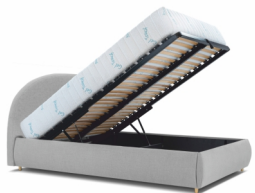

We produce this model in two versions:

ROUND - with a low 11 cm upholstered frame, which becomes slightly rounded thanks to the use of foam profiles. In this model, there is a stable plywood frame with a set of two double, strong, springy slats. 20 cm high solid wood legs are additionally suitable the effect of slenderness and elegance.

STORAGE - with a high 29 cm upholstered frame with slightly rounded foam profiles. This model is characterized by a metal frame with springing slats, which, thanks to gas mechanisms, can be lifted together with the mattress without the slightest effort. There is plenty of storage space underneath. This model features low 5 cm solid wood legs in various colors.

A high mattress (up to 23 cm) with a 100% pocket spring in the amount of 450 pcs. The use of such springs ensures optimal air circulation and ventilation inside the entire mattress. These solutions extend the life of the mattress and improve its hygienic qualities.

All versions of upholstered beds are available in various color variants, thanks to which everyone will adjust the color of the fabric to the appearance of their bedroom

www.vicino.eu [f /vicinolozkakontyentalne/](https://www.facebook.com/vicinolozkakontyentalne/)