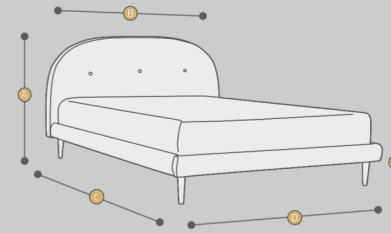

ON THE PHOTO: upholstered bed (ROUND STORAGE) headboard from the LOS BOW collection, 5 cm high wood legs, headboards size (Height x width) 110 m. x 180 cm, bed size (width x length of mattress) 160 cm x 200 cm

AVAILABLE SIZES (CM)

A	130		
B	140	160	180
C	200		
D	140	160	180
E	31	34*	

* height in STORAGE version

Upholstered bed

LOS BOW

The LOS BOW upholstered bed is a proposal for people who appreciate the classic style of interior design. The unique and rare headboard in the shape of a semicircle with three decorative, upholstered buttons will surely change your bedroom and give it a unique atmosphere.

We produce this model in two versions:

ROUND - with a low 11 cm upholstered frame, which becomes slightly rounded thanks to the use of foam profiles. In this model, there is a stable plywood frame with a set of two double, strong, springy slats. 20 cm high solid wood legs are additionally suitable the effect of slenderness and elegance.

STORAGE - with a high 29 cm upholstered frame with slightly rounded foam profiles. This model is characterized by a metal frame with springing slats, which, thanks to gas mechanisms, can be lifted together with the mattress without the slightest effort. There is plenty of storage space underneath. This model features low 5 cm solid wood legs in various colors.