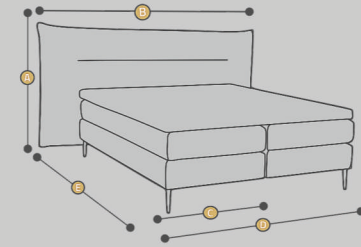

ON THE PHOTO: classic bed (FIXED) with a small chest (SLIM), headboard from the MANUS collection, 17 cm high metal legs, headboards size (height x width) 110 cm x 180 cm, bed size (width x length of mattress) 2 x 80 cm x 200 cm

Continental bed

MANUS

The MANUS bed with headboard is a proposition for modern bedrooms. The decorative function is created by a large headboard in the shape of a huge pillow. This effect is enhanced by a large amount of foam, which makes it seem very fluffy and soft. An additional element giving a unique character there are slightly "stretched" corners and horizontal, central stitching.

The MANUS bed looks great in combination with a riser, which gives it a coherent character. We offer this bed in classic version (FIXED) with large (NORMAL) or small (SLIM) chest - box and in the version with an electric mechanism (MOTION). Possibility to control the bed with a wireless remote control makes the MANUS bed even more comfortable. For couples with different requirements, there is an option to configure one part of the bed in a classic form and the other with the MOTION electric system.

All versions of the continental bed are available in various color variants, so that everyone will adjust the color of the fabric to the appearance of their bedroom

AVAILABLE SIZES (CM)

A	110						
B	120	140	160	180	200	240	260
C	70	80	90	100	110	120*	
D	140	160	180	200	240*		
E	200	210	220				
F	62						