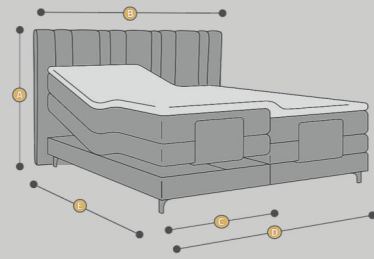

AVAILABLE SIZES (CM)

A	110							
B	120	140	160	180	200	220	240	260
C	70	80	90	100	110	120*		
D	140	160	180	200	240*			
E	200	210	220					
F	62							

* size not available on MOTION