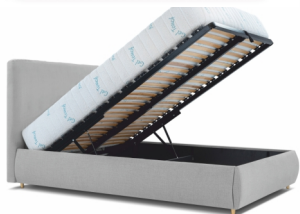

ON THE PHOTO: upholstered bed (ROUND STORAGE), headboard from the LOS BASE collection, 5 cm high wood legs, headboards size (Height x width) 110 cm x 180 cm, bed size (width x length of mattress) 160 cm x 200 cm

# LOS BASE

The LOS BASE upholstered bed is a minimalist, simple piece of furniture. It fits perfectly with any style and decor. A completely smooth headboard with subtly rounded corners gives the bed a light, modern look.

We produce this model in two versions:

**ROUND** - with a low 11 cm upholstered frame, which becomes slightly rounded thanks to the use of foam profiles. In this model, there is a stable plywood frame with a set of two double, strong, springy slats. 20 cm high solid wood legs are additionally suitable the effect of slenderness and elegance.

**STORAGE** - with a high 29 cm upholstered frame with slightly rounded foam profiles. This model is characterized by a metal frame with springing slats, which, thanks to gas mechanisms, can be lifted together with the mattress without the slightest effort. There is plenty of storage space underneath. This model features low 5 cm solid wood legs in various colors.