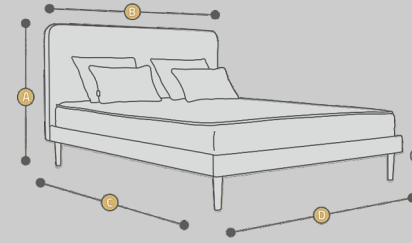

ON THE PHOTO: upholstered bed (ROUND STORAGE), headboard from the LOS BASE collection, 5 cm high wood legs, headboards size (Height x width) 110 cm x 180 cm, bed size (width x length of mattress) 160 cm x 200 cm

AVAILABLE SIZES (CM)

A	130
B	140 160 180
C	200
D	140 160 180
E	31 34

\* height in STORAGE version

# LOS BASE

The LOS BASE upholstered bed is a minimalist, simple piece of furniture. It fits perfectly with any style and decor. A completely smooth headboard with subtly rounded corners gives the bed a light, modern look.

We produce this model in two versions:

**ROUND** - with a low 11 cm upholstered frame, which becomes slightly rounded thanks to the use of foam profiles. In this model, there is a stable plywood frame with a set of two double, strong, springy slats. 20 cm high solid wood legs are additionally suitable the effect of slenderness and elegance.