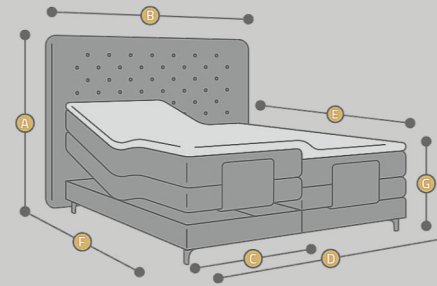

ON THE PHOTO: a classic bed (FIXED) with a large chest (NORMAL), headboard from the ROSSA collection, 10 cm high metal legs, headboards size (height x width) 135 cm x 180 cm, bed size (width x length of mattress) 2 x 80 cm x 200 cm

AVAILABLE SIZES (CM)

A	135
B	120 140 160 180 200 220
C	70 80 90 100 120
D	140 160 180 200 240
E	200 210 220
F	212 222 232
G	62

* size not available on MOTION

Height	70	FOOTBOARD
Width	90 100 120 140 160 180 200	
Thickness	9	

Continental bed

ROSSA

Beds with ROSSA headrests are a proposal for those who are attached to the traditional decor, but at the same time looking for a slightly more modernistic look to break the style of the interior. The symmetrical stitching of the headrest and the double thickness of the foam contribute to the comfort of its use, as well as its attractive design.

ROSSA bed looks great when combined with a footstool, which gives it a consistent character.

The bed is available in a classic version (FIXED) with a large chest (NORMAL) and in a version with an electric mechanism (MOTION). The possibility to control the bed with a wireless remote control makes ROSSA bed even more comfortable. For couples with different requirements, there is an option to configure one part of the bed in classic form and the other with the MOTION electric system.