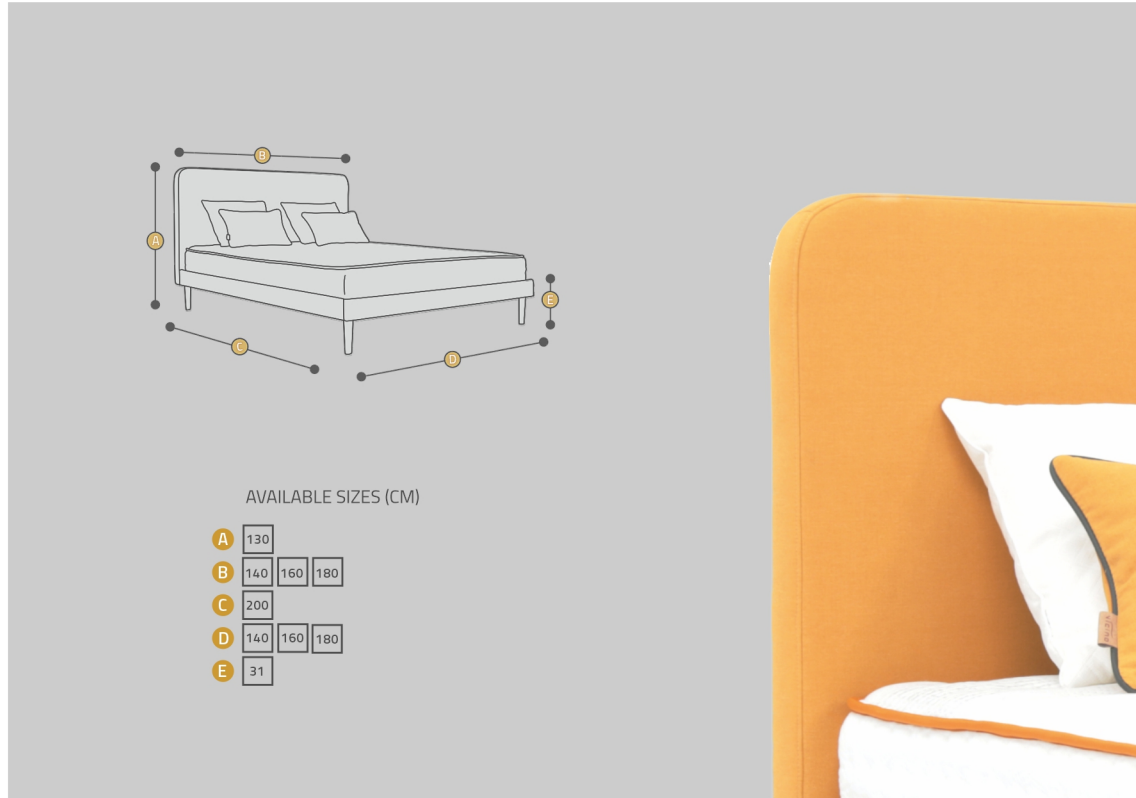

ON THE PHOTO: upholstered bed (FLAT), headboard from the UNO BASE collection, 17 cm high wood legs, headboards size (Height x width) 110 m. x 180 cm, bed size (width x length of mattress) 160 cm x 200 cm

AVAILABLE SIZES (CM)

A	130		
B	140	160	180
C	200		
D	140	160	180
E	31		

# UNO BASE

Upholstered bed UNO BASE with a flat, low frame. Simple, smooth headrest with slightly rounded corners. Without any additional elements, it is perfect for modern, minimalist interiors.

A stable plywood frame with a set of double, strong spring strips. Black solid wood legs with a height of 20 cm additionally finished with a golden tip are suitable for the effect of slenderness and elegance.

All versions of upholstered beds are available in various color variants, thanks to which everyone will adjust the color of the fabric to the appearance of their bedroom

smooth headrest with rounded corners, height 110 cm