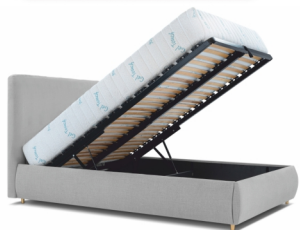

ON THE PHOTO: upholstered bed (ROUND) headboard from the LOS ROCCO collection, 20 cm high wood legs, headboards size (Height x width) 110 m. x 180 cm, bed size (width x length of mattress) 160 cm x 200 cm

AVAILABLE SIZES (CM)

A	130		
B	140	160	180
C	200		
D	140	160	180
E	31	34*	

* height in STORAGE version

Upholstered bed

LOS ROCCO

The LOS ROCCO upholstered bed is a proposal for elegant bedrooms. The baroque look of the headboard will transform any interior into a glamor style. The beautiful shape of a deeply quilted headboard makes the LOS ROCCO bed a real decoration for any bedroom.

We produce this model in two versions:

ROUND - with a low 11 cm upholstered frame, which becomes slightly rounded thanks to the use of foam profiles. In this model, there is a stable plywood frame with a set of two double, strong, springy slats. 20 cm high solid wood legs are additionally suitable the effect of slenderness and elegance.

STORAGE - with a high 29 cm upholstered frame with slightly rounded foam profiles. This model is characterized by a metal frame with springing slats, which, thanks to gas mechanisms, can be lifted together with the mattress without the slightest effort. There is plenty of storage space underneath. This model features low 5 cm solid wood legs in various colors.