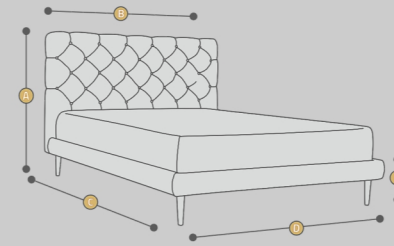

ON THE PHOTO: upholstered bed (ROUND) headboard from the LOS ROCCO collection, 20 cm high wood legs, headboards size (Height x width) 110 m. x 180 cm, bed size (width x length of mattress) 160 cm x 200 cm

AVAILABLE SIZES (CM)

A	130		
B	140	160	180
C	200		
D	140	160	180
E	31	34*	

* height in STORAGE version

Upholstered bed

LOS ROCCO

The LOS ROCCO upholstered bed is a proposal for elegant bedrooms. The baroque look of the headboard will transform any interior into a glamor style. The beautiful shape of a deeply quilted headboard makes the LOS ROCCO bed a real decoration for any bedroom.

We produce this model in two versions:

ROUND - with a low 11 cm upholstered frame, which becomes slightly rounded thanks to the use of foam profiles. In this model, there is a stable plywood frame with a set of two double, strong, springy slats. 20 cm high solid wood legs are additionally suitable the effect of slenderness and elegance.

STORAGE - with a high 29 cm upholstered frame with slightly rounded foam profiles. This model is characterized by a metal frame with springing slats, which, thanks to gas mechanisms, can be lifted together with the mattress without the slightest effort. There is plenty of storage space underneath. This model features low 5 cm solid wood legs in various colors.