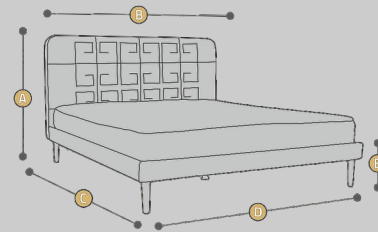

ON THE PHOTO: upholstered bed (FLAT), headboard from the UNO GEO collection, 20 cm high wood legs, headboards size (Height x width) 110 cm. x 180 cm, bed size (width x length of mattress) 160 cm x 200 cm

Upholstered bed

UNO GEO

The UNO GEO upholstered bed with a flat, low frame is minimal in form. The headrest design inspired by the classic, geometric artdeco patterns and a palette of bold colors will fit into any modern interior.

A stable plywood frame with a set of double, strong spring strips. The legs made of solid wood, 20 cm high, additionally finished with transparent plexiglass give extraordinary lightness.

A high mattress (up to 23 cm) with a 100% pocket spring in the amount of 450 pcs. The use of such springs ensures optimal air circulation and ventilation inside the entire mattress. These solutions extend the life of the mattress and improve its hygienic qualities.

All versions of upholstered beds are available in various color variants, thanks to which everyone will adjust the color of the fabric to the appearance of their bedroom

AVAILABLE SIZES (CM)

A	130		
B	140	160	180
C	200		
D	140	160	180
E	31		