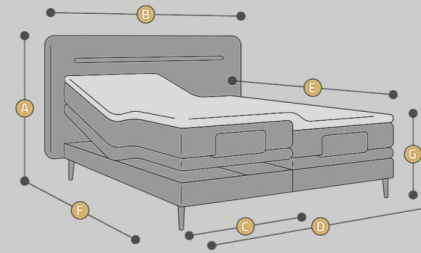

AVAILABLE SIZES (CM)

A	101
B	120 140 160 180 200 220
C	70 80 90 100 120*
D	140 160 180 200 240*
E	200 210 220
F	208 218 228
G	62

* size not available on MOTION