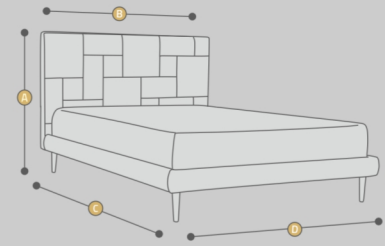

ON THE PHOTO: upholstered bed (ROUND STORAGE) headboard from the LOS NEO collection, 5cm high wood legs, headboards size (Height x width) 110 m. x 180 cm, bed size (width x length of mattress) 160 cm x 200 cm

AVAILABLE SIZES (CM)

A	130		
B	140	160	180
C	200		
D	140	160	180
E	31	34*	

* height in STORAGE version

Upholstered bed

LOS NEO

The LOS NEO upholstered bed is ideally suited to modern, minimalist bedrooms. A simple headrest and delicate geometric stitching create an effective, timeless pattern.

We produce this model in two versions:

ROUND - with a low 11 cm upholstered frame, which becomes slightly rounded thanks to the use of foam profiles. In this model, there is a stable plywood frame with a set of two double, strong, springy slats. 20 cm high solid wood legs are additionally suitable the effect of slenderness and elegance.

STORAGE - with a high 29 cm upholstered frame with slightly rounded foam profiles. This model is characterized by a metal frame with springing slats, which, thanks to gas mechanisms, can be lifted together with the mattress without the slightest effort. There is plenty of storage space underneath. This model features low 5 cm solid wood legs in various colors.