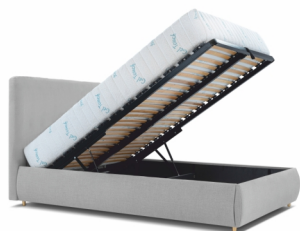

ON THE PHOTO: upholstered bed (ROUND STORAGE) headboard from the LOS NEO collection, 5cm high wood legs, headboards size (Height x width) 110 m. x 180 cm, bed size (width x length of mattress) 160 cm x 200 cm

AVAILABLE SIZES (CM)

A	130		
B	140	160	180
C	200		
D	140	160	180
E	31	34*	

* height in STORAGE version

Upholstered bed

LOS NEO

The LOS NEO upholstered bed is ideally suited to modern, minimalist bedrooms. A simple headrest and delicate geometric stitching create an effective, timeless pattern.

We produce this model in two versions:

ROUND - with a low 11 cm upholstered frame, which becomes slightly rounded thanks to the use of foam profiles. In this model, there is a stable plywood frame with a set of two double, strong, springy slats. 20 cm high solid wood legs are additionally suitable the effect of slenderness and elegance.

STORAGE - with a high 29 cm upholstered frame with slightly rounded foam profiles. This model is characterized by a metal frame with springing slats, which, thanks to gas mechanisms, can be lifted together with the mattress without the slightest effort. There is plenty of storage space underneath. This model features low 5 cm solid wood legs in various colors.