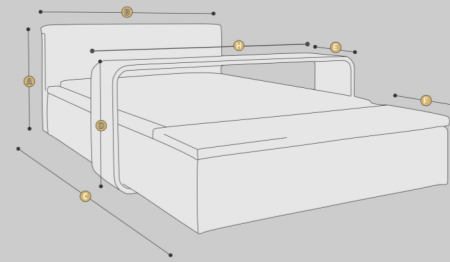

ON THE PHOTO: upholstered bed ISOLAA

Upholstered bed

ISOLAA

By definition, a bed is a piece of furniture for sleeping or resting while lying down. But is it only?

What if the bed could also be a comfortable place to read, watch movies over a glass of wine, work remotely, which is popular today, or even enjoy a delicious breakfast in bed?

We are sure that it is possible!
ISOLAA upholstered bed with a headrest and a place to sit instead of a frontrest. A unique element of the bed is a sliding table made of plywood. Rails with rollers allow it to be moved along its entire length, which allows for quick and easy positioning.

The seat at the end of the ISOLAA bed also serves as a base station. When we no longer need the table, move it over the seat. At this point, it does not interfere with the further use of the bed.

The constantly fashionable and often chosen by customers shades of white and beige emphasize the bright color and interesting texture of the plywood. The plywood has been protected with natural oil and beeswax. The upholstered headrest ensures comfort of sitting thanks to the ergonomic height and softness of the backrest.

AVAILABLE SIZES (CM)

A	90
B	180 200
C	265
D	71
E	36
F	45
G	42
H	196 216

Headboard

Mattress - various types and hardnesses to choose from

Sliding plywood table

Storage box and table base