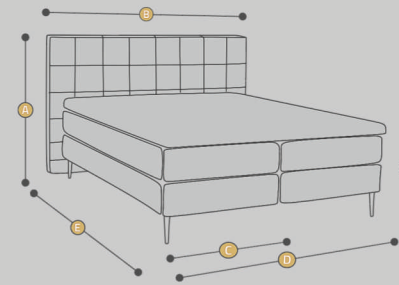

ON THE PHOTO: classic bed (FIXED) with a small chest (SLIM), headboard from the KING GEORGE collection, 17 cm high metal legs, headboards size (height x width) 101 cm x 180 cm, bed size (width x length of mattress) 2 x 80 cm x 200 cm

AVAILABLE SIZES (CM)

| | |
|---|-------------------------|
| A | 110 |
| B | 120 140 160 180 200 220 |
| C | 70 80 90 100 120* |
| D | 140 160 180 200 240* |
| E | 200 210 220 |
| F | 62 |

* size not available on MOTION

Continental bed

KING GEORGE

The KING GEORGE bed with a headboard is an exceptionally simple form of a headboard with delicate stitching in the shape of equal rectangles. It is a perfect combination of modernity and elegance. This timeless, universal design is perfect for bedrooms of various styles.

This headrest may be available in the high-floor version or in the low version, attached to the box, the so-called "Levitating"

We offer this bed in classic version (FIXED) with large (NORMAL) or small (SLIM) chest - box and in the version with an electric mechanism (MOTION). Possibility to control the bed with a wireless remote control makes the KING GEORGE bed even more comfortable.